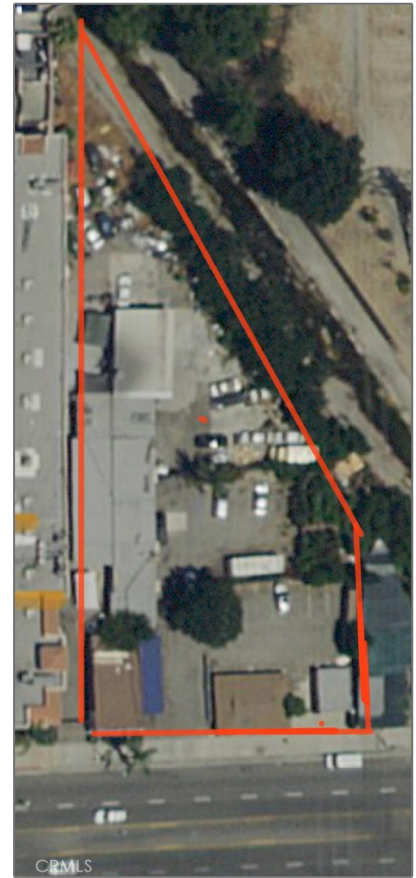

Commercial For Sale

- E Valley

Basic [Details](#)

Listing Type:	For Sale
Property Type:	Commercial
Price:	\$3,900,000
View:	Mountain(s)
Country:	US
Listing ID:	WS20192987

MLS [Addon](#)

TaxAnnualAmount:	\$0
Taxes:	\$0
Guest House SqFt:	0
Approx Lot SqFt:	0