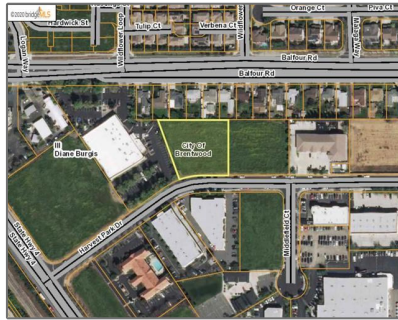

## Basic Details

Listing Type:	<b>For Sale</b>
Property Type:	<b>Commercial</b>
Price:	<b>\$599,900</b>
View:	<b>Mountain(s)</b>
Country:	<b>US</b>
Listing ID:	<b>40922508</b>