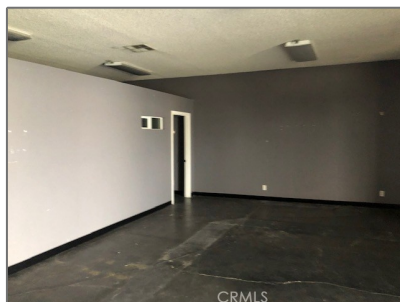

## Basic Details

Listing Type:	<b>For Sale</b>
Property Type:	<b>Commercial Rent</b>
Price:	<b>\$0</b>
Lot Area:	<b>0.31 Sqft</b>
Year Built:	<b>1984</b>
View:	<b>Mountain(s)</b>
Country:	<b>US</b>
Listing ID:	<b>SR20212432</b>